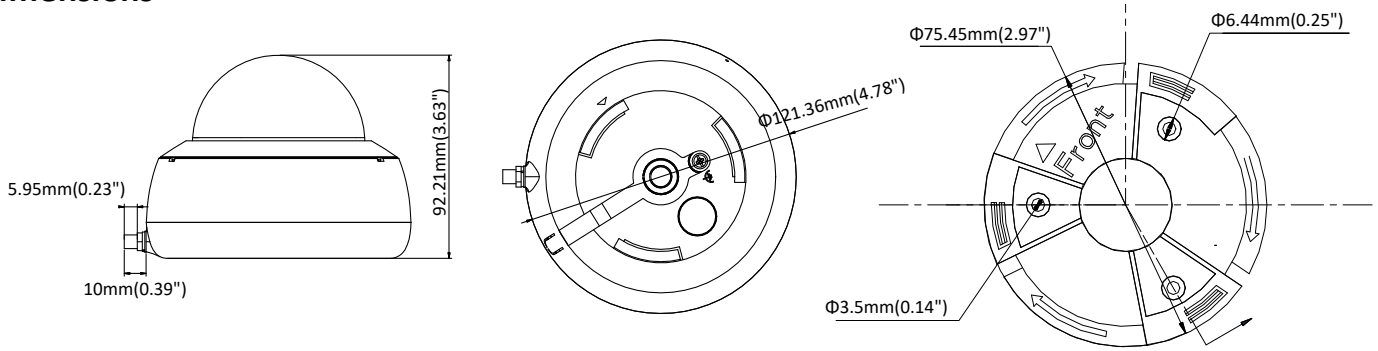

Dimensions